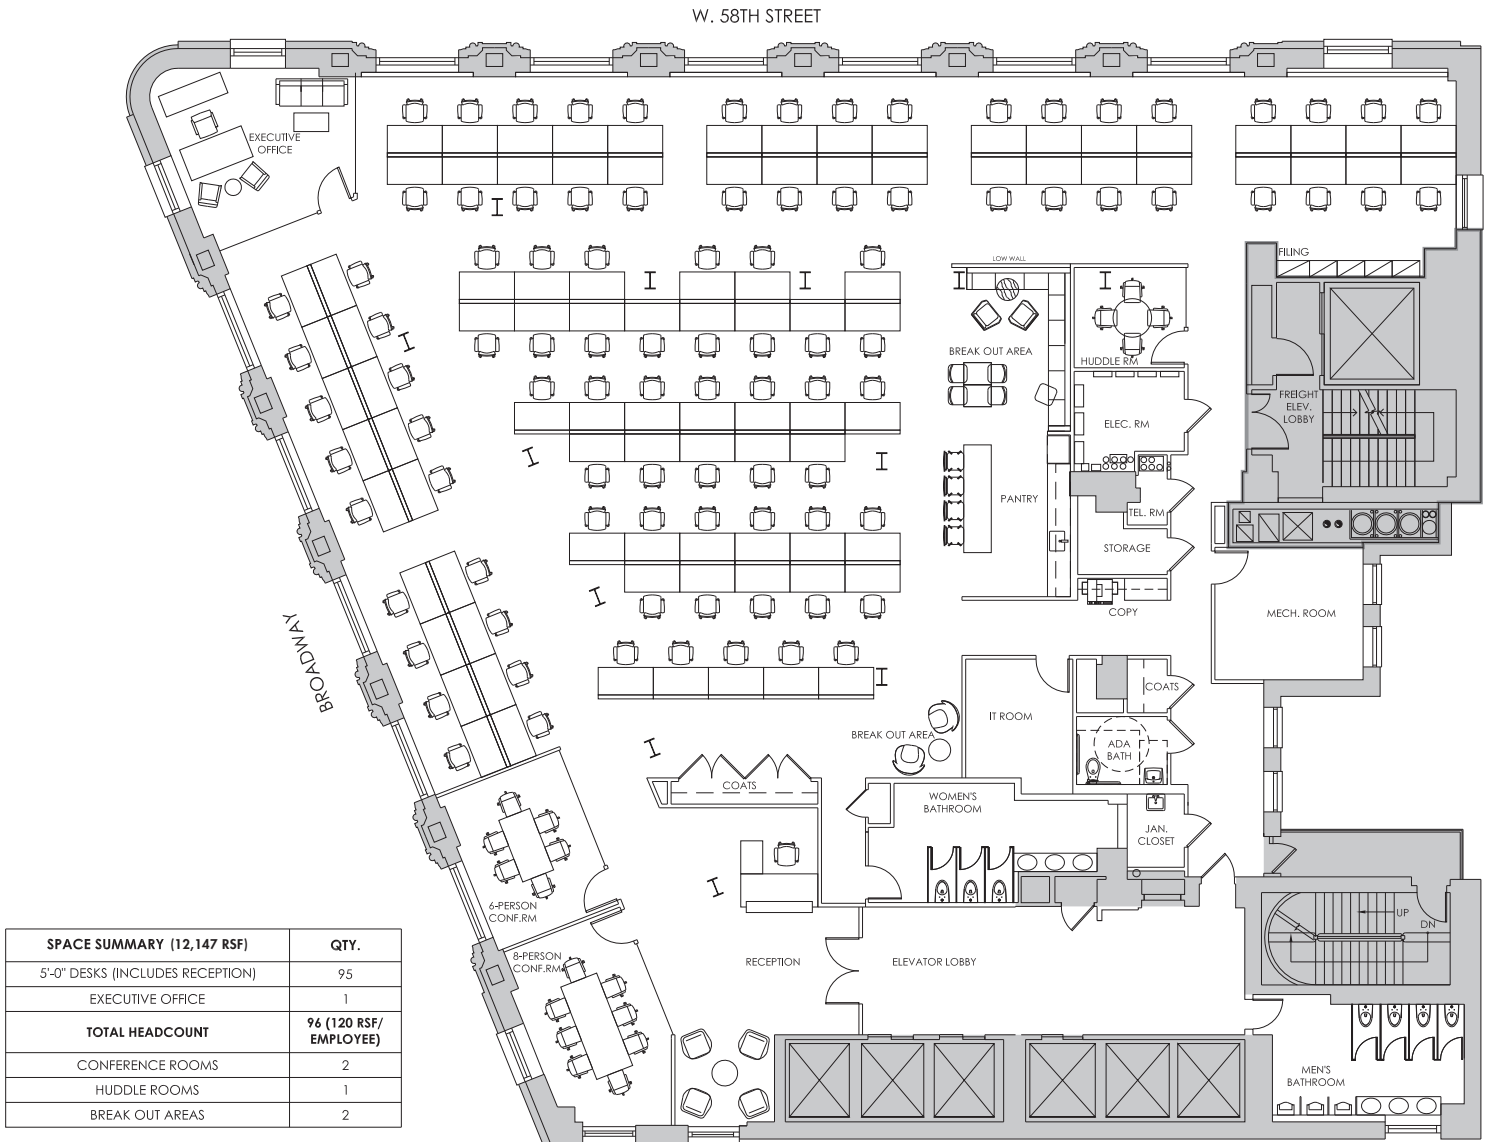

5

COLUMBUS CIRCLE
1790 BROADWAY

4TH FLOOR : OPTION 2 - BENCHING 12,147 RSF

For leasing information, please contact:

Jonathan T. Fanuzzi
212.812.6044
Jonathan.Fanuzzi@am.jll.com

Harley Dalton
212.812.5838
Harley.Dalton@am.jll.com