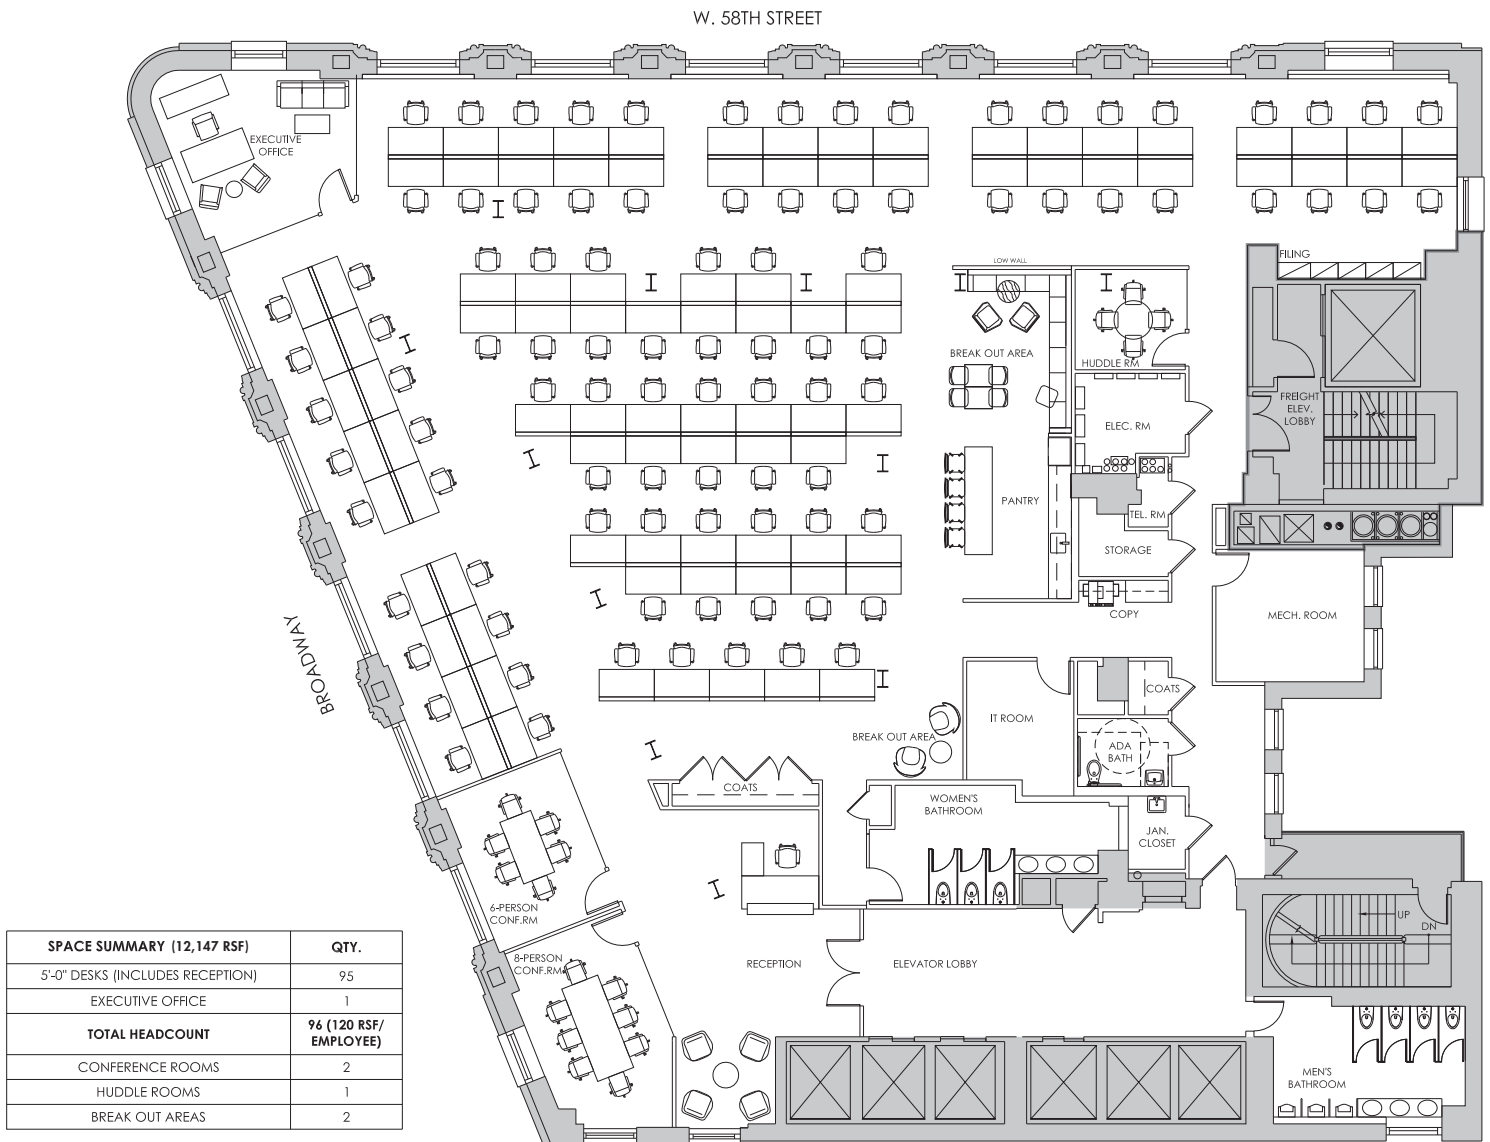

# 5

COLUMBUS CIRCLE  
1790 BROADWAY

## 4TH FLOOR : OPTION 2 - BENCHING 12,147 RSF

For leasing information, please contact:

Jonathan T. Fanuzzi  
212.812.6044  
Jonathan.Fanuzzi@am.jll.com

Harley Dalton  
212.812.5838  
Harley.Dalton@am.jll.com