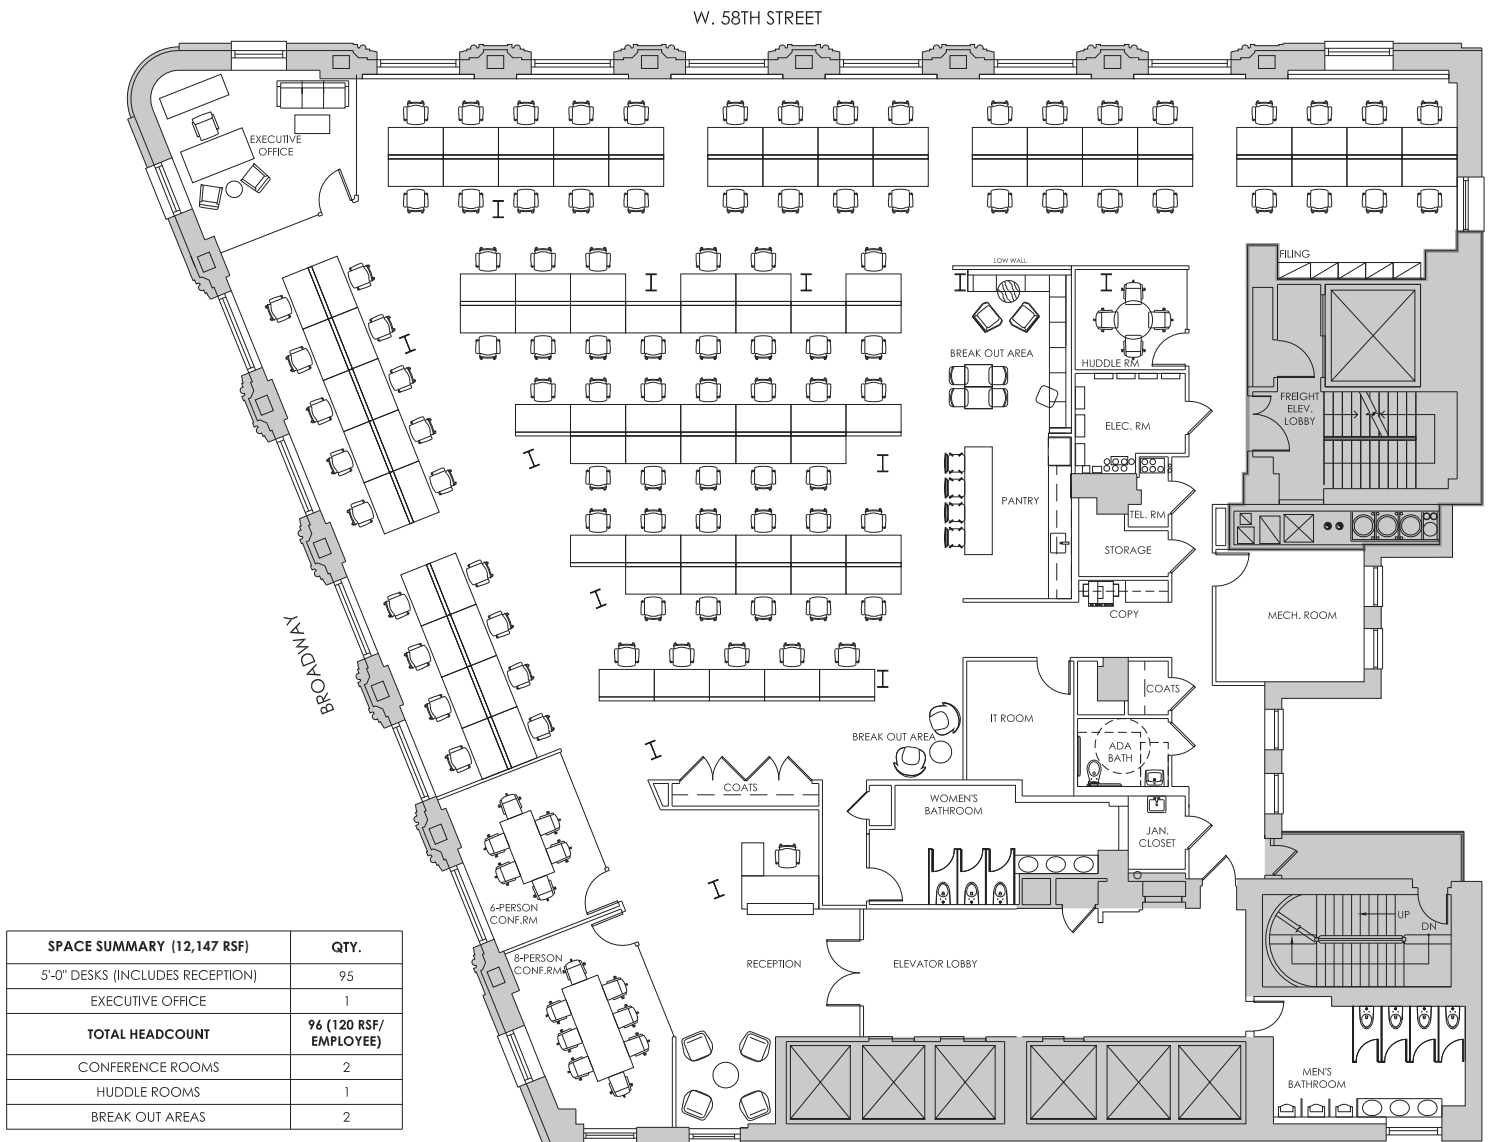

# 5

COLUMBUS CIRCLE  
1790 BROADWAY

## 5TH FLOOR : OPTION 2 - BENCHING 12,147 RSF

For leasing information, please contact:

Jonathan T. Fanuzzi  
212.812.6044  
Jonathan.Fanuzzi@am.jll.com

Harley Dalton  
212.812.5838  
Harley.Dalton@am.jll.com