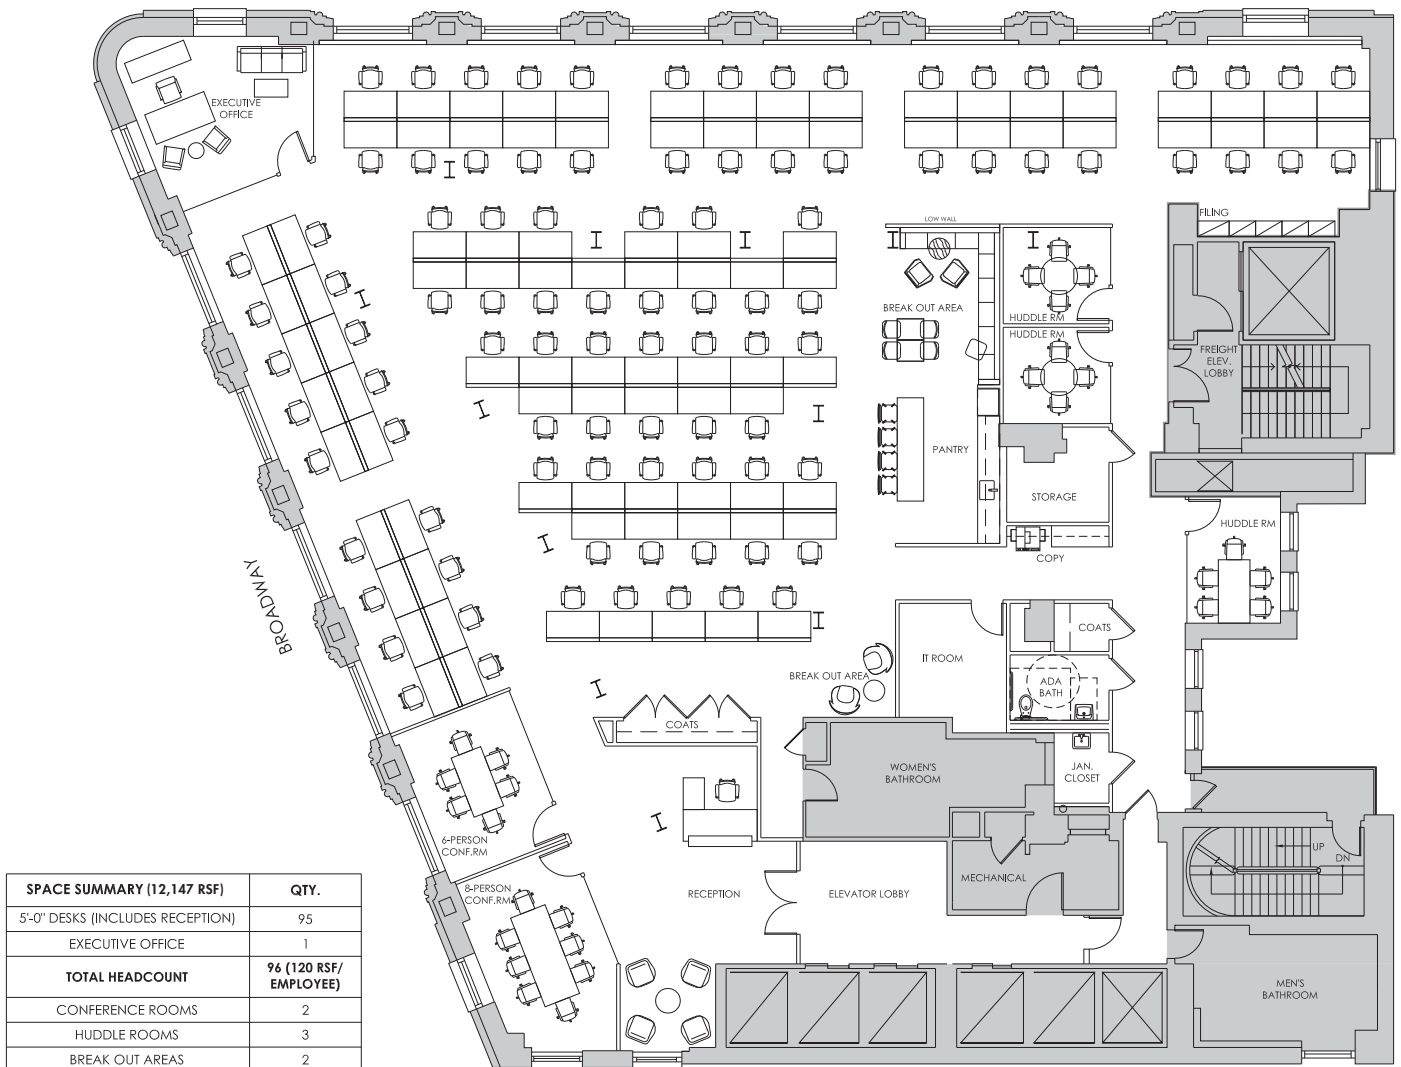

5

COLUMBUS CIRCLE
1790 BROADWAY

6TH FLOOR : OPTION 2 - BENCHING 12,147 RSF

W. 58TH STREET

For leasing information, please contact:

Jonathan T. Fanuzzi
212.812.6044
Jonathan.Fanuzzi@am.jll.com

Harley Dalton
212.812.5838
Harley.Dalton@am.jll.com