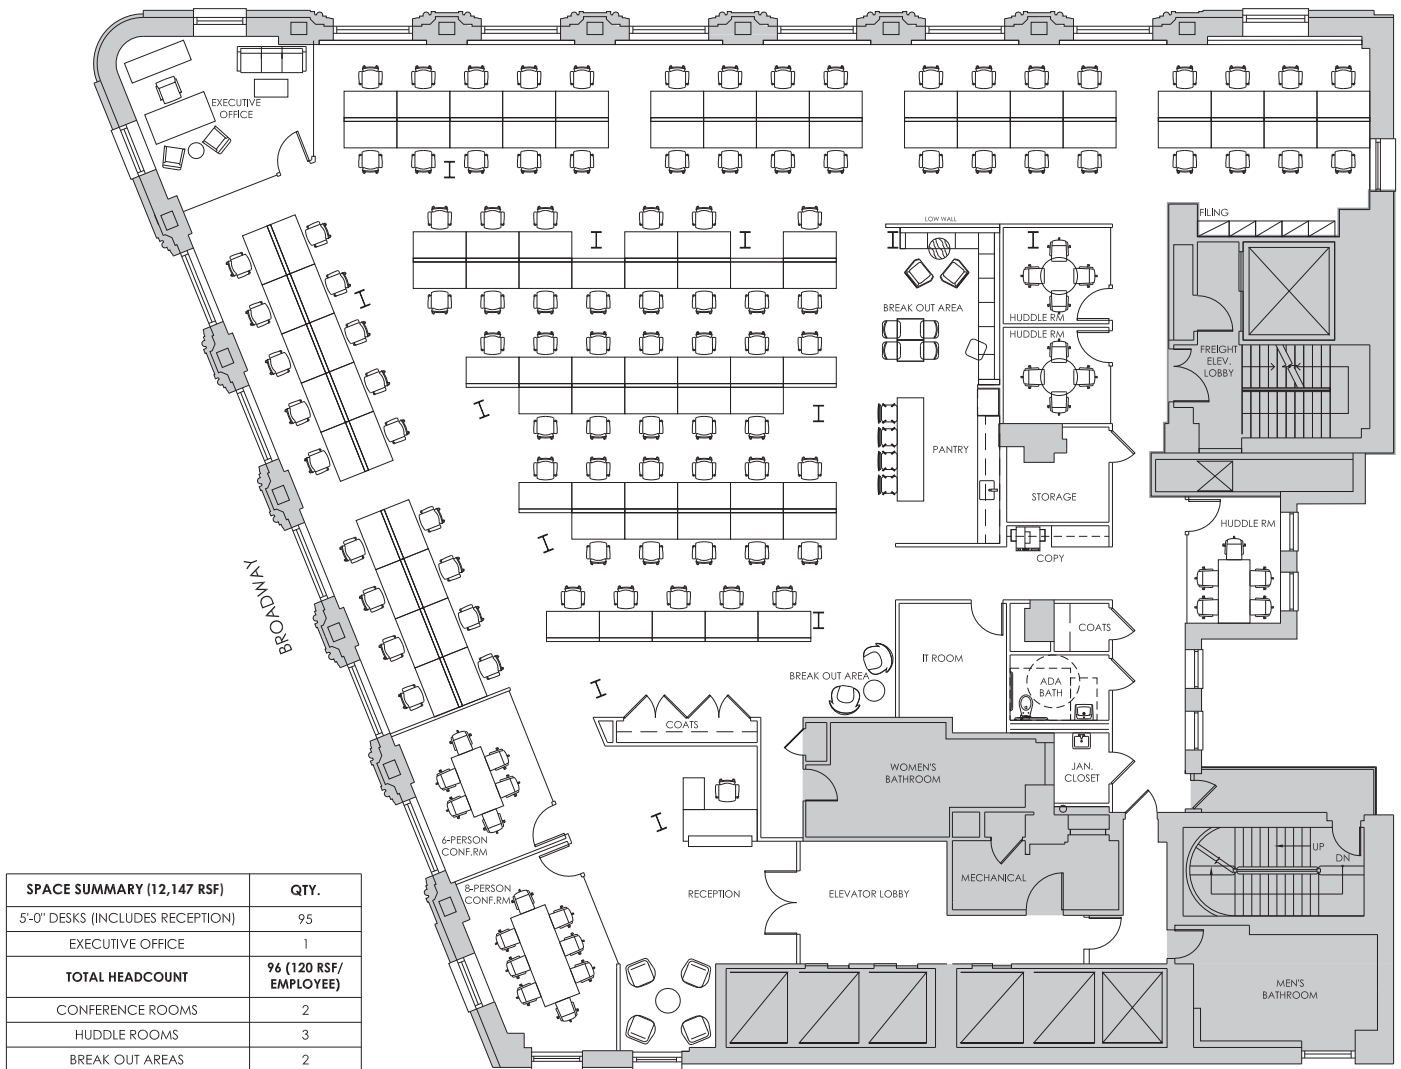

5

COLUMBUS CIRCLE
1790 BROADWAY

6TH FLOOR : OPTION 2 - BENCHING 12,147 RSF

W. 58TH STREET

For leasing information, please contact:

Jonathan T. Fanuzzi
212.812.6044
Jonathan.Fanuzzi@am.jll.com

Harley Dalton
212.812.5838
Harley.Dalton@am.jll.com